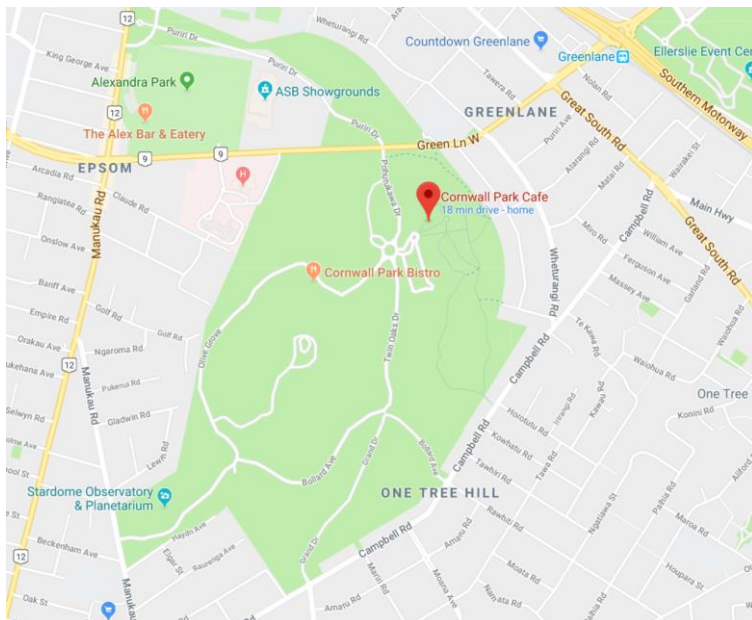

THE GOLDEN RETRIEVER CLUB INC.

Dog Walk - Cornwall Park, Auckland

Sunday 17th March 2019 at 9:30am

MEET: 9:30am beside the band rotunda for an “on-leash walk” around the park.

Cornwall Park Café (beside the rotunda) is open from 7:30am for anyone who would like to buy food or drinks.

THE WALK: As Cornwall Park can be very busy and as there is live stock in the paddocks, and to ensure the safety of our goldens, we are planning on walking on the grass areas under the trees and will avoid the paddocks where live-stock is and the hot and steep climb up One Tree Hill. **Please note that your dogs will need to be on a lead for this walk.** The walk will proceed wet or fine, and there are drinking fountains around the park if you wish to carry your dog’s water dish. The walk can be as short or as long as you want and we will finish up outside the café.